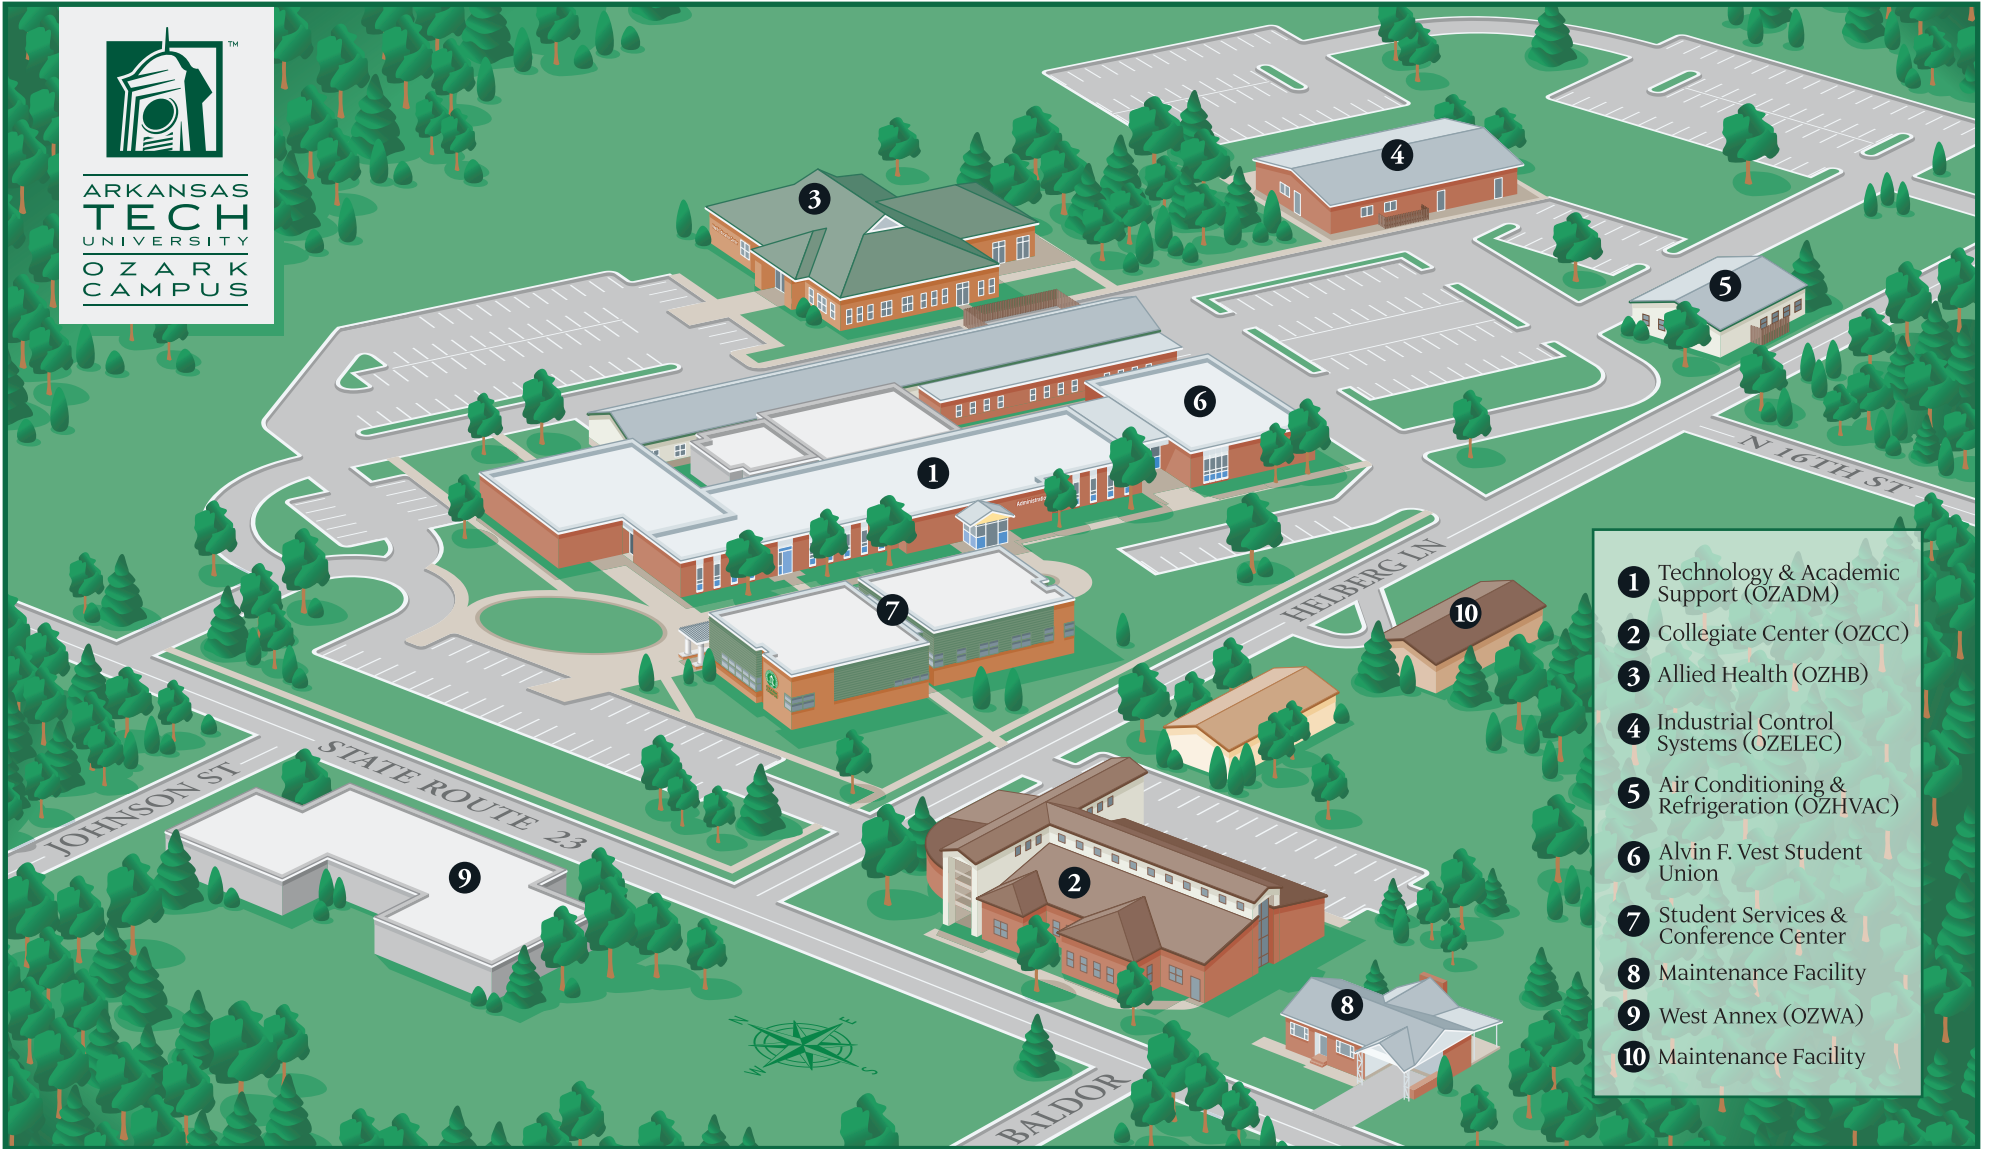

ARKANSAS
TECH
UNIVERSITY
OZARK
CAMPUS

- 1 Technology & Academic Support (OZADM)
- 2 Collegiate Center (OZCC)
- 3 Allied Health (OZHB)
- 4 Industrial Control Systems (OZELEC)
- 5 Air Conditioning & Refrigeration (OZHVAC)
- 6 Alvin F. Vest Student Union
- 7 Student Services & Conference Center
- 8 Maintenance Facility
- 9 West Annex (OZWA)
- 10 Maintenance Facility